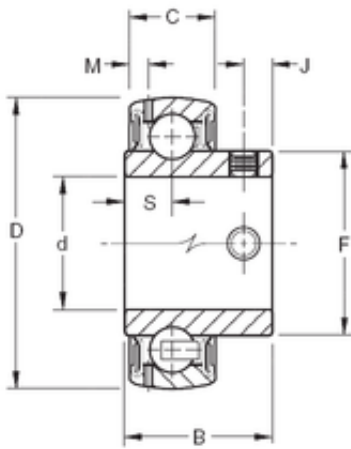

### Timken GYA015RRB deep groove ball bearings

Bearing No. GYA015RRB

Size	23.8125x52x28.2 mm
Bore Diameter	23,8125 mm
Outer Diameter	52 mm
Width	28,2 mm
d	23,8125 mm
D	52 mm
B	28,2 mm
C	15 mm
F	33,7 mm
J	6,35 mm
M	3,61 mm
S	8,84 mm
Thread (G)	M6X1
Weight	0,17 Kg
Basic dynamic load rating (C)	15,8 kN

GYA015RRB Bearing 2D drawings and 3D CAD models