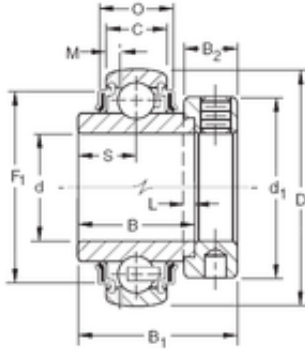

# BTE Bearing Power Machinery Co., Ltd.

G-KRRB Two Seals  
Spherical O.D.

## Timken G1206KRRB deep groove ball bearings

Bearing No. G1206KRRB

Size	60.325x110x61.91 mm
Bore Diameter	60,325 mm
Outer Diameter	110 mm
Width	61,91 mm
d	60,325 mm
D	110 mm
B	61,91 mm
C	27 mm
P	35,03 mm
O	94,89 mm
d1	84,1 mm
B1	5,13 mm
B2	22,2 mm
L	6,4 mm
S	31 mm
F1	77,8 mm
Weight	1,846 Kg
Basic dynamic load rating (C)	58,8 kN

G1206KRRB Bearing 2D drawings and 3D CAD models