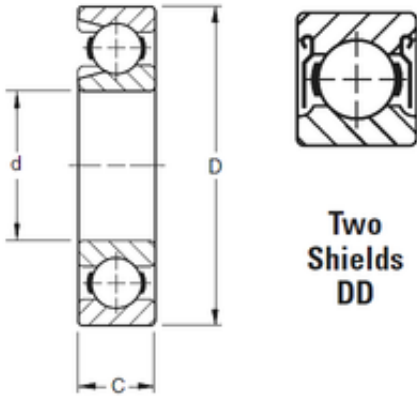

Timken 215WDD deep groove ball bearings

Bearing No. 215WDD

Size	75x130x25 mm
Bore Diameter	75 mm
Outer Diameter	130 mm
Width	25 mm
d	75 mm
D	130 mm
B	25 mm
C	25 mm
Weight	1,334 Kg
Basic dynamic load rating (C)	99 kN

215WDD Bearing 2D drawings and 3D CAD models