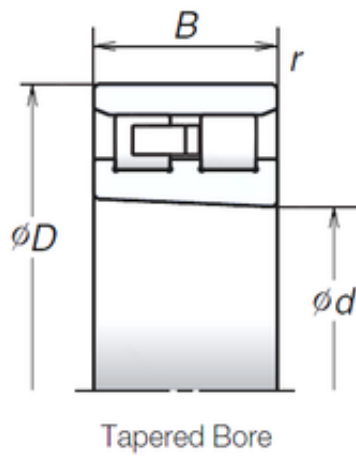

### NSK NN3022ZTBKR cylindrical roller bearings

Bearing No. NN3022ZTBKR

Size	110x155x45 mm
Bore Diameter	110 mm
Outer Diameter	155 mm
Width	45 mm
d	110 mm
D	170 mm
E	155 mm
B	45 mm
C	45 mm
r min.	2 mm
Weight	3,006 Kg
Basic dynamic load rating (C)	136 kN
Basic static load rating (C0)	188 kN
(Grease) Lubrication Speed	7 100 r/min