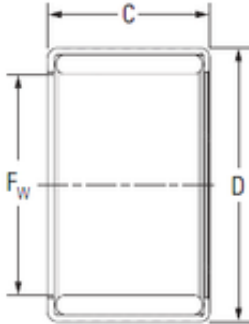

BTE Bearing Power Machinery Co., Ltd.

KOYO Y3216 needle roller bearings

Bearing No. Y3216

Size	50.8x60.325x25.4 mm
Bore Diameter	50,8 mm
Outer Diameter	60,325 mm
Width	25,4 mm
Fw	50,8 mm
D	60,325 mm
C	25,4 mm
Weight	0,131 Kg
Basic dynamic load rating (C)	51,1 kN
Basic static load rating (C0)	139 kN

Y3216 Bearing 2D drawings and 3D CAD models